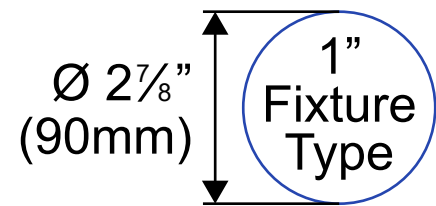

Wood Trimless Hole Cut Out Size - Round

NOTES

ALL DRAWINGS ARE PROPERTY OF CLARTÉ LIGHTING.
 ANY REPRODUCTION OF THIS PRINT MUST HAVE WRITTEN PERMISSION OF CLARTÉ LIGHTING.
 REMOVE ALL BURRS AND BREAK OFF ALL SHARP EDGES.

UNLESS OTHERWISE SPECIFIED:				DIMENSIONS ARE IN INCHES X ± .031 XX ± .015 XXX ± .005				<h1>CLARTÉ™ LIGHTING</h1>		
PROPRIETARY AND CONFIDENTIAL THE INFORMATION CONTAINED IN THIS DRAWING IS THE SOLE PROPERTY OF CLARTÉ LIGHTING. ANY REPRODUCTION IN PART OR AS A WHOLE WITHOUT THE WRITTEN PERMISSION OF CLARTÉ LIGHTING IS PROHIBITED.										
		MATERIAL: DIAGRAM ONLY		FINISH: DIAGRAM ONLY		SIZE A	DWG. NO. ROUND-WD	REV 0		
		DO NOT SCALE DRAWING		SCALE: 1:1		WEIGHT:		SHEET 1 OF 1		