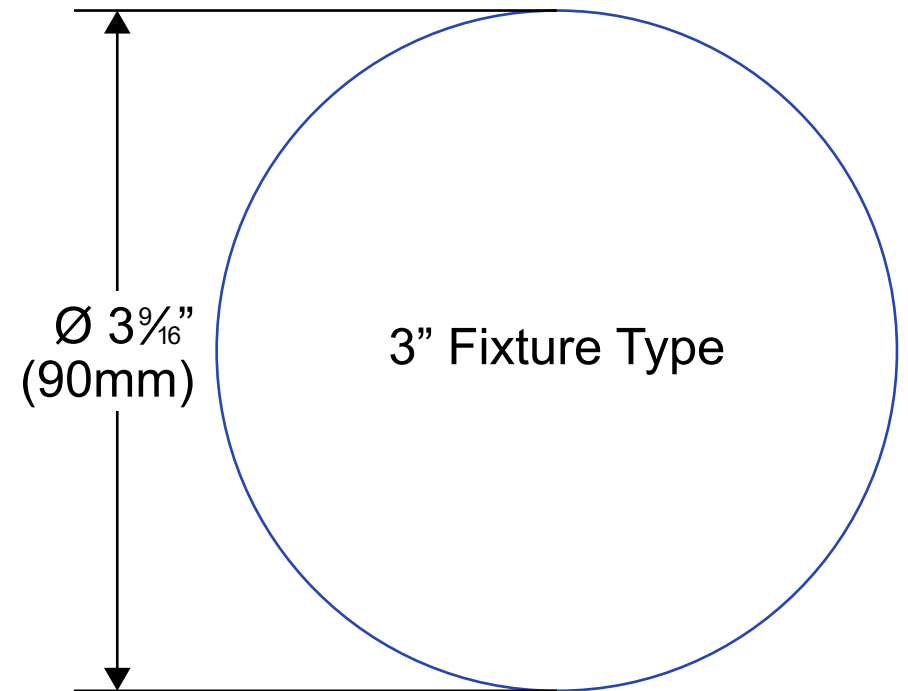

Wood Trimless Hole Cut Out Size - Round

NOTES

ALL DRAWINGS ARE PROPERTY OF CLARTÉ LIGHTING.
 ANY REPRODUCTION OF THIS PRINT MUST HAVE WRITTEN PERMISSION OF CLARTÉ LIGHTING.
 REMOVE ALL BURRS AND BREAK OFF ALL SHARP EDGES.

UNLESS OTHERWISE SPECIFIED:				DIMENSIONS ARE IN INCHES X ± .031 XX ± .015 XXX ± .005				<h1>CLARTÉ™ LIGHTING</h1>		
PROPRIETARY AND CONFIDENTIAL THE INFORMATION CONTAINED IN THIS DRAWING IS THE SOLE PROPERTY OF CLARTÉ LIGHTING. ANY REPRODUCTION IN PART OR AS A WHOLE WITHOUT THE WRITTEN PERMISSION OF CLARTÉ LIGHTING IS PROHIBITED.										
		MATERIAL: DIAGRAM ONLY		FINISH: DIAGRAM ONLY		SIZE A	DWG. NO. ROUND-WD	REV 0		
		DO NOT SCALE DRAWING		SCALE: 1:1		WEIGHT:		SHEET 1 OF 1		