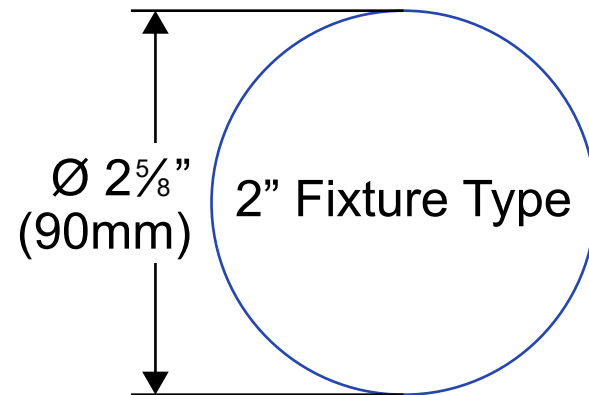

Wood Trimless Hole Cut Out Size - Round

NOTES

ALL DRAWINGS ARE PROPERTY OF CLARTÉ LIGHTING.
 ANY REPRODUCTION OF THIS PRINT MUST HAVE WRITTEN PERMISSION OF CLARTÉ LIGHTING.
 REMOVE ALL BURRS AND BREAK OFF ALL SHARP EDGES.

UNLESS OTHERWISE SPECIFIED:				DIMENSIONS ARE IN INCHES X ± .031 XX ± .015 XXX ± .005				<h1>CLARTÉ™ LIGHTING</h1>		
PROPRIETARY AND CONFIDENTIAL THE INFORMATION CONTAINED IN THIS DRAWING IS THE SOLE PROPERTY OF CLARTÉ LIGHTING. ANY REPRODUCTION IN PART OR AS A WHOLE WITHOUT THE WRITTEN PERMISSION OF CLARTÉ LIGHTING IS PROHIBITED.										
		MATERIAL: DIAGRAM ONLY		FINISH: DIAGRAM ONLY		SIZE A	DWG. NO. ROUND-WD	REV 0		
		DO NOT SCALE DRAWING		SCALE: 1:1		WEIGHT:		SHEET 1 OF 1		