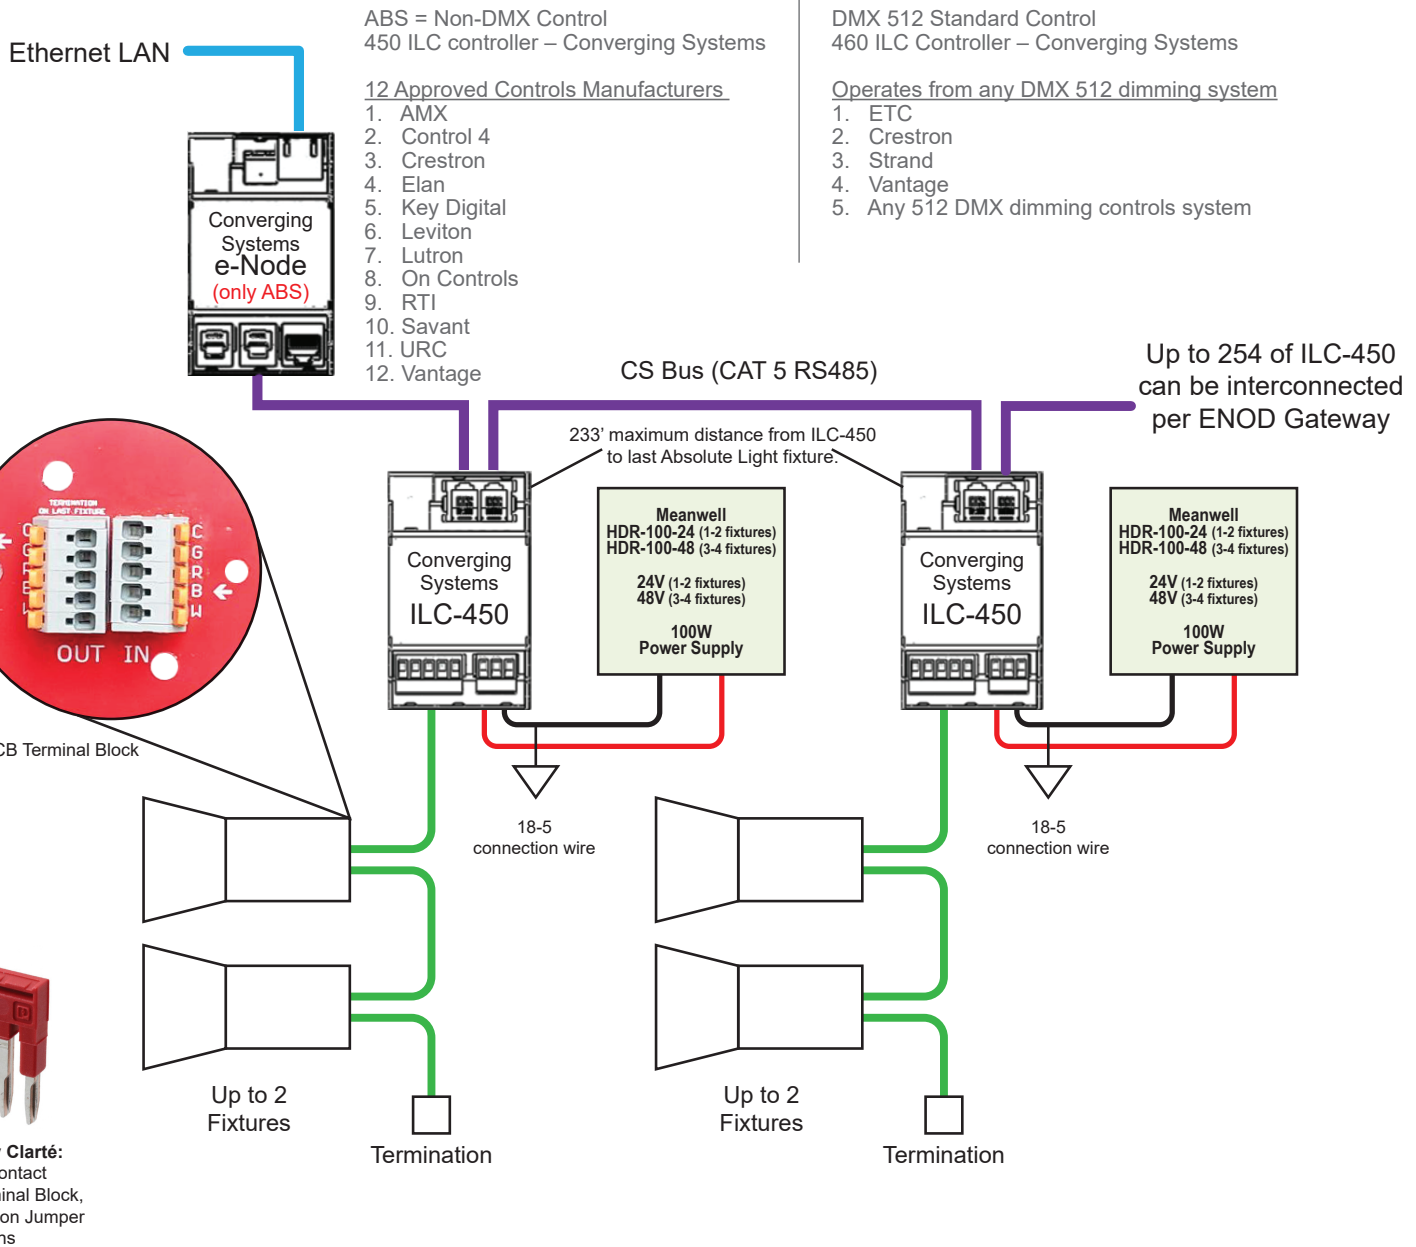

Absolute Light™ PAR20 Scale Wiring Schematic (Up to 2 Optics)

Clarté Lighting's Absolute Light can be specified and installed with any Clarté Lighting recessed, surface, or recessed slot multiple in a PAR8, PAR16, PAR20, PAR30, or PAR38 scale optic.

- Absolute Light provided by Clarté
- WAGO PCB Terminal Block provided by Clarté
- Phoenix Contact Terminal Block provided by Clarté
- Single Termination Plug provided by Clarté
- e-Node & ILC-450 provided by Converging Systems
- 18-5 Wire provided by integrators
- Controls provided by *Approved Controls Manufacturers